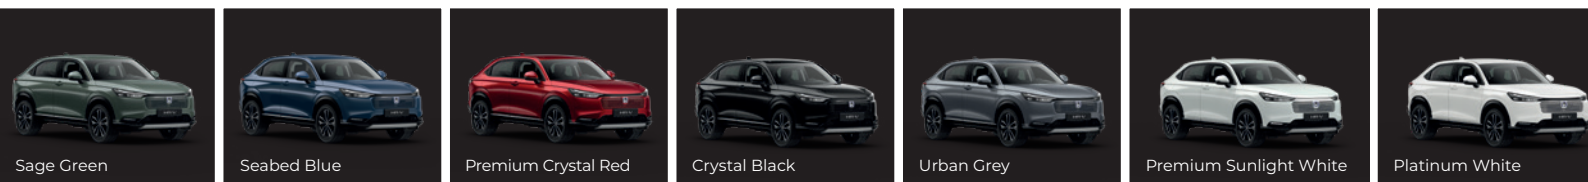

Honda Motor Europe Filial Danmark

Prisliste Honda HR-V e:HEV 1,5 Hybrid

Vejledende udsalgspriser, februar 2025

HONDA
The Power of Dreams

Lakfarve	Elegance	Advance	Advance Style	Advance Style Plus	Pris
Platinum White	♦	♦	–	–	7 999 kr
Premium Sunlight White	♦	♦	♦ 2 tone, sort tag	♦ 2 tone, sort tag	7 999 kr
Urban Grey	♦	♦	♦ 2 tone, sort tag	♦ 2 tone, sort tag	7 999 kr
Crystal Black	♦	♦	♦ 2 tone, sort tag	♦ 2 tone, sort tag	7 999 kr
Premium Crystal Red	♦	♦	–	–	7 999 kr
Seabed Blue	♦	♦	♦ 2 tone, sølv tag	♦ 2 tone, sølv tag	7 999 kr
Sage Green	♦	♦	♦ 2 tone, sølv tag	♦ 2 tone, sølv tag	0 kr