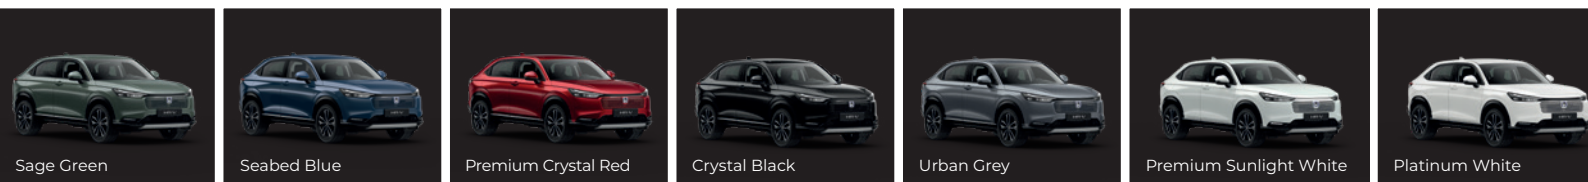

Honda Motor Europe Filial Danmark

Prisliste Honda HR-V e:HEV 1,5 Hybrid

Vejledende udsalgspriser, april 2025

HONDA
The Power of Dreams

Lakfarve	Elegance	Advance	Advance Style	Advance Style Plus	Pris
Platinum White	♦	♦	–	–	7 999 kr
Premium Sunlight White	♦	♦	♦ 2 tone, sort tag	♦ 2 tone, sort tag	7 999 kr
Urban Grey	♦	♦	♦ 2 tone, sort tag	♦ 2 tone, sort tag	7 999 kr
Crystal Black	♦	♦	♦ 2 tone, sort tag	♦ 2 tone, sort tag	7 999 kr
Premium Crystal Red	♦	♦	–	–	7 999 kr
Seabed Blue	♦	♦	♦ 2 tone, sølv tag	♦ 2 tone, sølv tag	7 999 kr
Sage Green	♦	♦	♦ 2 tone, sølv tag	♦ 2 tone, sølv tag	0 kr